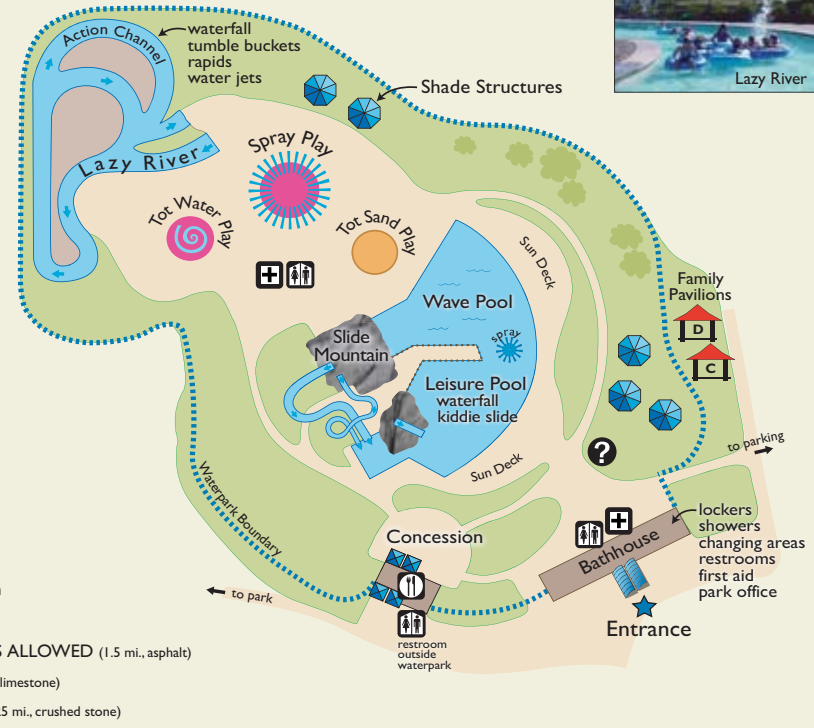

Rolling Hills County Park (734) 484-9676 parks.ewashtenaw.org

Dogs on leash are allowed on designated paved trails ONLY... please follow the rules!

Water Park

- Information Kiosk
- Parking
- Restrooms
- First Aid
- Concession
- Picnic Pavilion
- Dog Waste Station
- Paved Trails (asphalt)
- Paved Trails DOGS ALLOWED (1.5 mi., asphalt)
- Nature Trails (grass/limestone)
- Woodland Trail (0.25 mi., crushed stone)