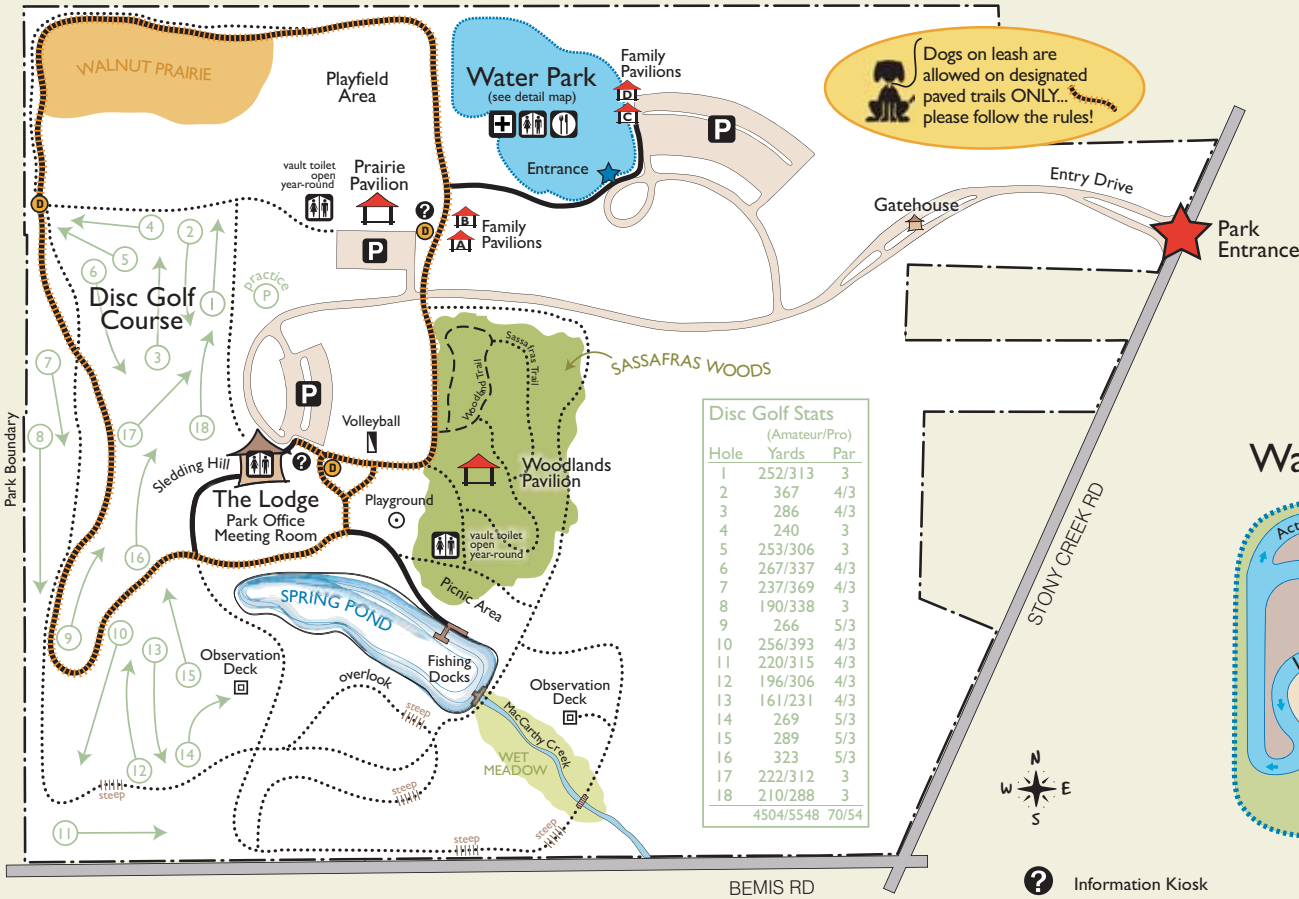

Rolling Hills County Park (734) 484-9676 parks.ewashtenaw.org

Dogs on leash are allowed on designated paved trails ONLY... please follow the rules!

Water Park

- Information Kiosk
- Parking
- Restrooms
- First Aid
- Concession
- Picnic Pavilion
- Dog Waste Station
- Paved Trails (asphalt)
- Paved Trails DOGS ALLOWED (1.5 mi., asphalt)
- Nature Trails (grass/limestone)
- Woodland Trail (0.25 mi., crushed stone)